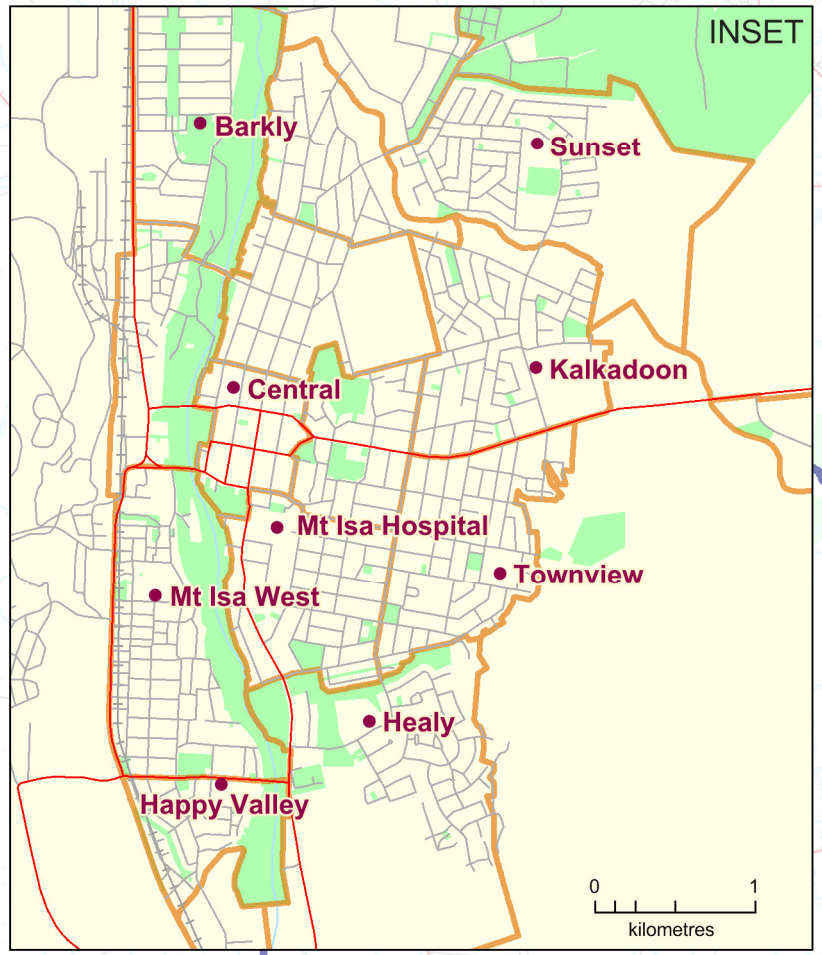

1. **All-Districts Centre Polling Booths on Election Day - 31 January 2015**
2. **Brisbane CBD All-Districts Centre**
     Brisbane City Hall, Sandgate Room
     64 Adelaide Street
     Brisbane QLD 4000
   - **Bundaberg All-Districts Centre**
     42 Woondooma Street
     Bundaberg QLD 4670
   - **Burleigh All-Districts Centre**
     Fraggley Hall (above library building)
     Park Avenue (cnr Ocean Street)
     Burleigh Heads QLD 4220
   - **Cairns All-Districts Centre**
     Cairns Showgrounds
     Cnr Severin Street & Mulgrave Road
     Cairns QLD 4870
   - **Mackay All-Districts Centre**
     Mackay Showgrounds
     24 Milton Street
     Mackay QLD 4740
   - **Maroochydore All-Districts Centre**
     Millwell Road Community Centre
     11 Millwell Road East
     Maroochydore QLD 4558
   - **Noosa All-Districts Centre**
     Noosa Christian Outreach Centre Hall
     202 Eumundi Noosa Road
     Noosaville QLD 4566
   - **Southport All-Districts Centre**
     Southport Community Centre
     6 Lawson Street
     Southport QLD 4215

For Vision Impaired telephone voting please call 1300 912 782

Northern Territory

South Australia

QUEENSLAND STATE ELECTIONS 2015
Polling Booth Locations
ELECTORAL DISTRICT
of
MOUNT ISA

POLLING INFORMATION
Booth Count: 33
Elector Count: 19,119
Close of Roll: 10 January 2015
Polling Date: 31 January 2015

- Polling Booth
- Major Road
- Minor Road
- Railway
- Wetland
- Waterbody
- Mount Isa Electoral District
- Other Electoral District
- Suburb Boundary
- National Park/Reserve