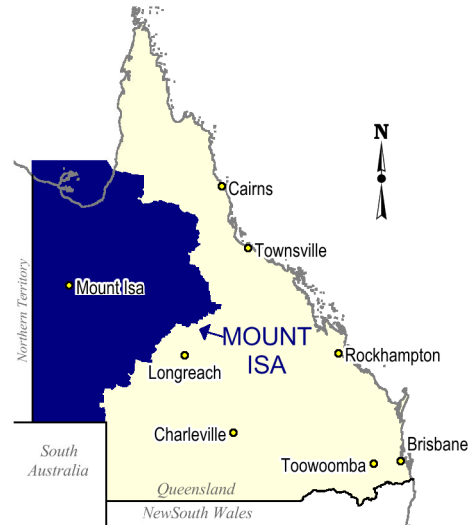

- Polling Booth
- Major Road
- Minor Road
- Railway
- Wetland
- Waterbody
- Mount Isa Electoral District
- Other Electoral District
- Suburb Boundary
- National Park/Reserve

DISCLAIMER
While every care is taken to ensure the accuracy of this data, the Electoral Commission of Queensland (ECQ) makes no representations or warranties about its accuracy, reliability, completeness or suitability for any particular purpose and disclaims all responsibility and all ability (including, without limitation, liability in negligence) for all expenses, losses, damages (including indirect and consequential damage) and cost which might be incurred as a result of the data being inaccurate or incomplete in any way and for any reason. This map has been produced by the ECQ as a guide to show the location of the State Electoral Boundaries and Polling Booth locations. It is not an official map of State Electoral Boundaries. Official maps of State Electoral Boundaries are available from SmartMap, Department of Natural Resources and Mines, Woolloongabba.
© The State of Queensland - 2014 (Department of Natural Resources and Mines)
© Electoral Commission of Queensland 2014